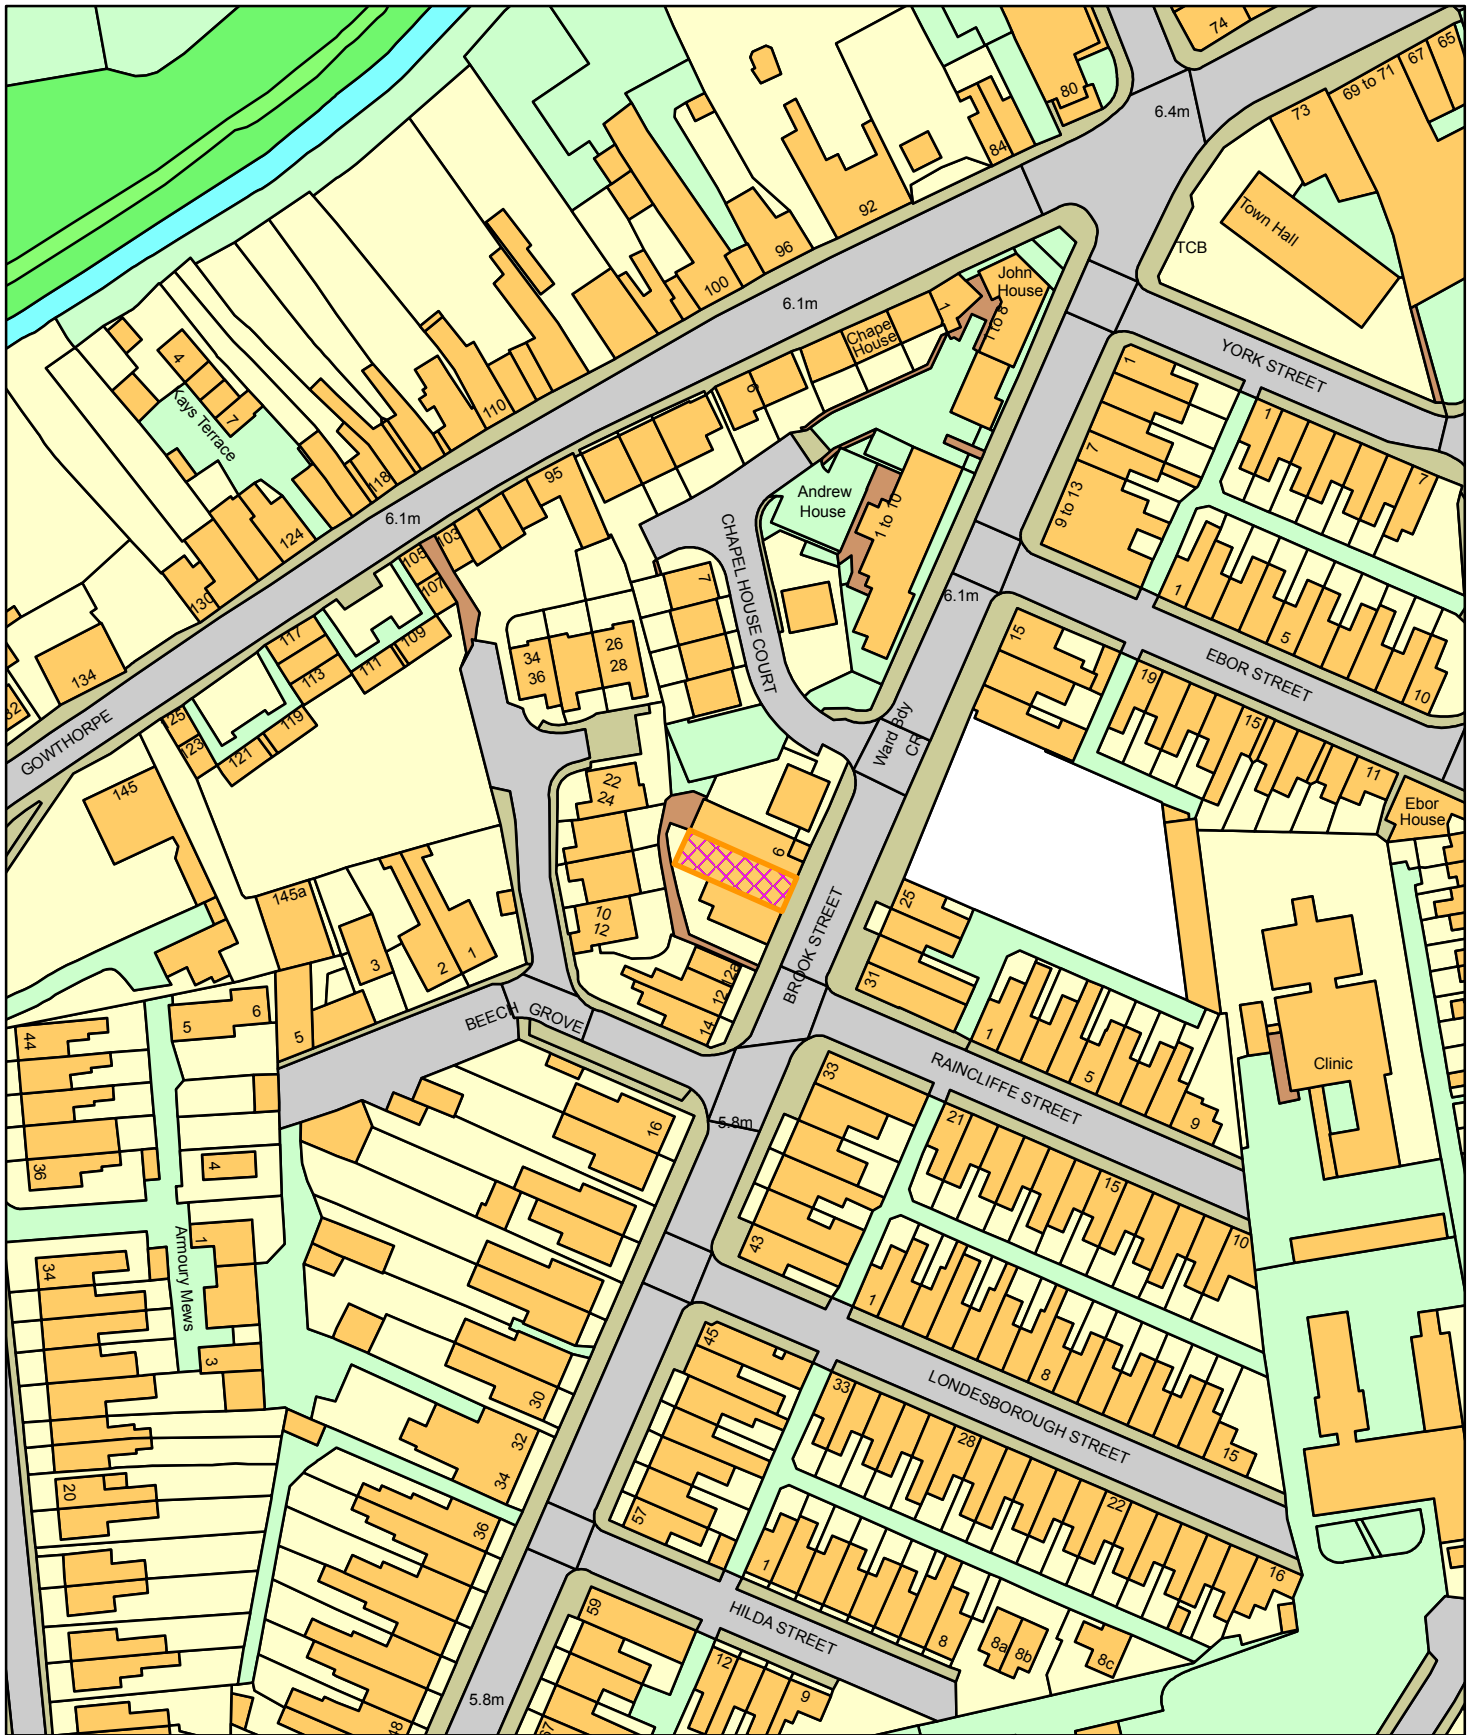

The New Little Coffee Shop, 8 Brook Street, Selby
2020/1263/FUL

Reproduced from the Ordnance Survey mapping with the permission of Her Majesty's Stationary Office. Unauthorised reproduction infringes Crown Copyright and may lead to prosecution or civil proceedings © Crown Copyright
Selby District Council Licence No. 100018656
This copy has been produced specifically for Planning and Building Control purposes only.
No further copies may be made.